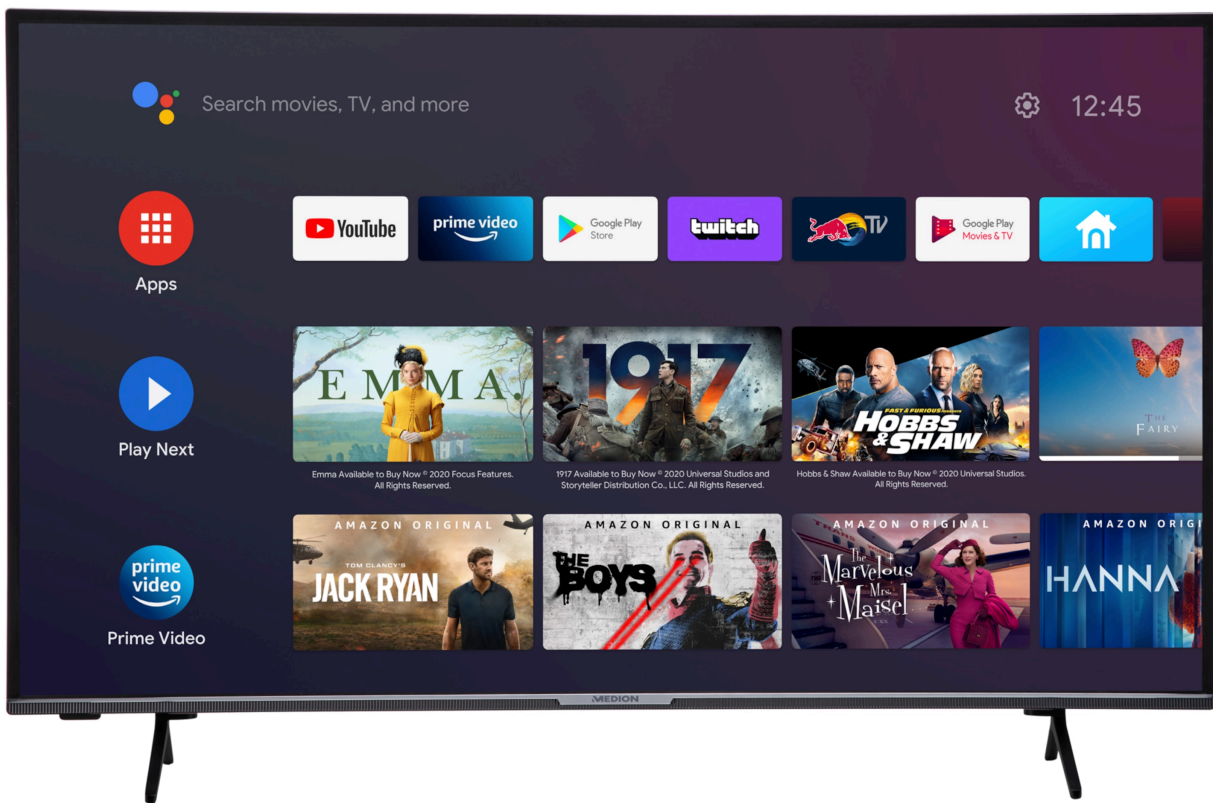

MEDION® LIFE® X15520 Android™ Smart-TV, 138,8 cm (55") Ultra HD Smart-TV, HDR, Micro Dimming, PVR ready, Netflix, Amazon Prime Video, Bluetooth®, HD Triple Tuner, CI+

Artikelnummer: 30032684