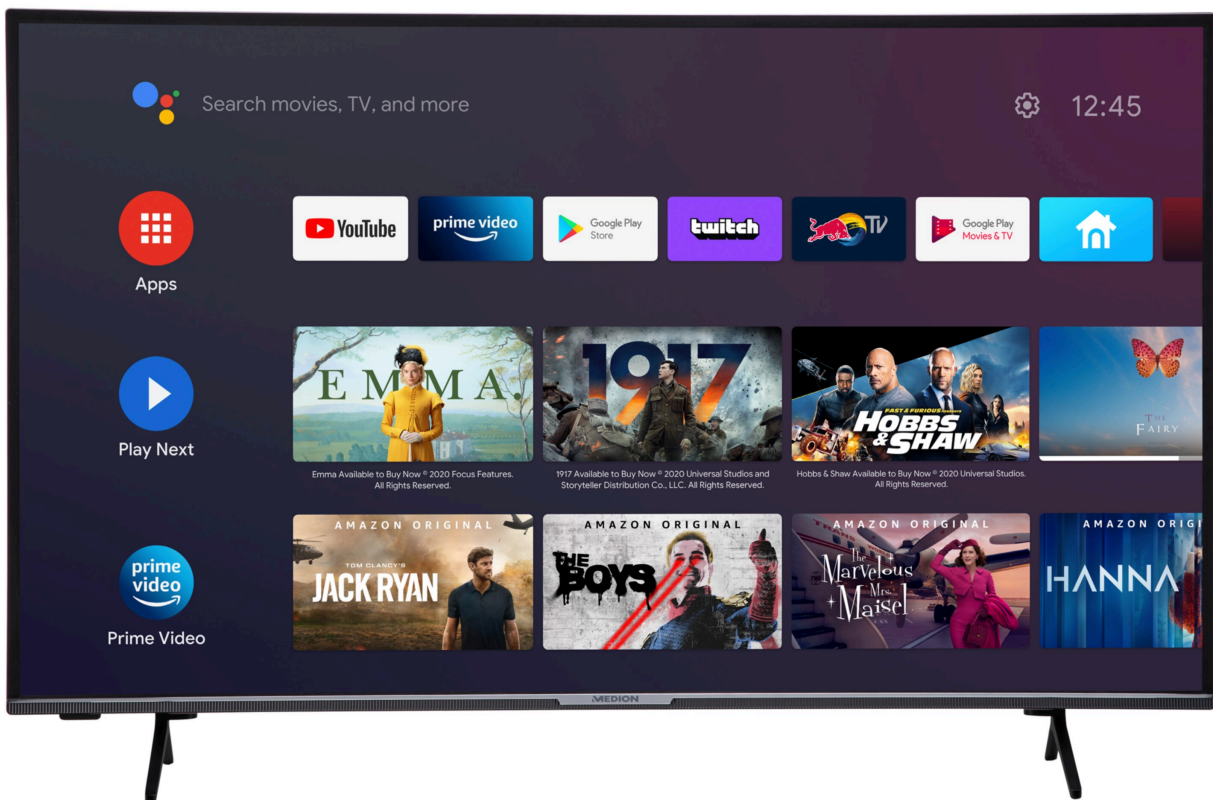

MEDION® LIFE® X16505 Android™ Smart-TV, 163,8 cm (65") Ultra HD Smart-TV, HDR, Micro Dimming, PVR ready, Netflix, Amazon Prime Video, Bluetooth®, HD Triple Tuner, CI+

Artikelnummer: 30032692