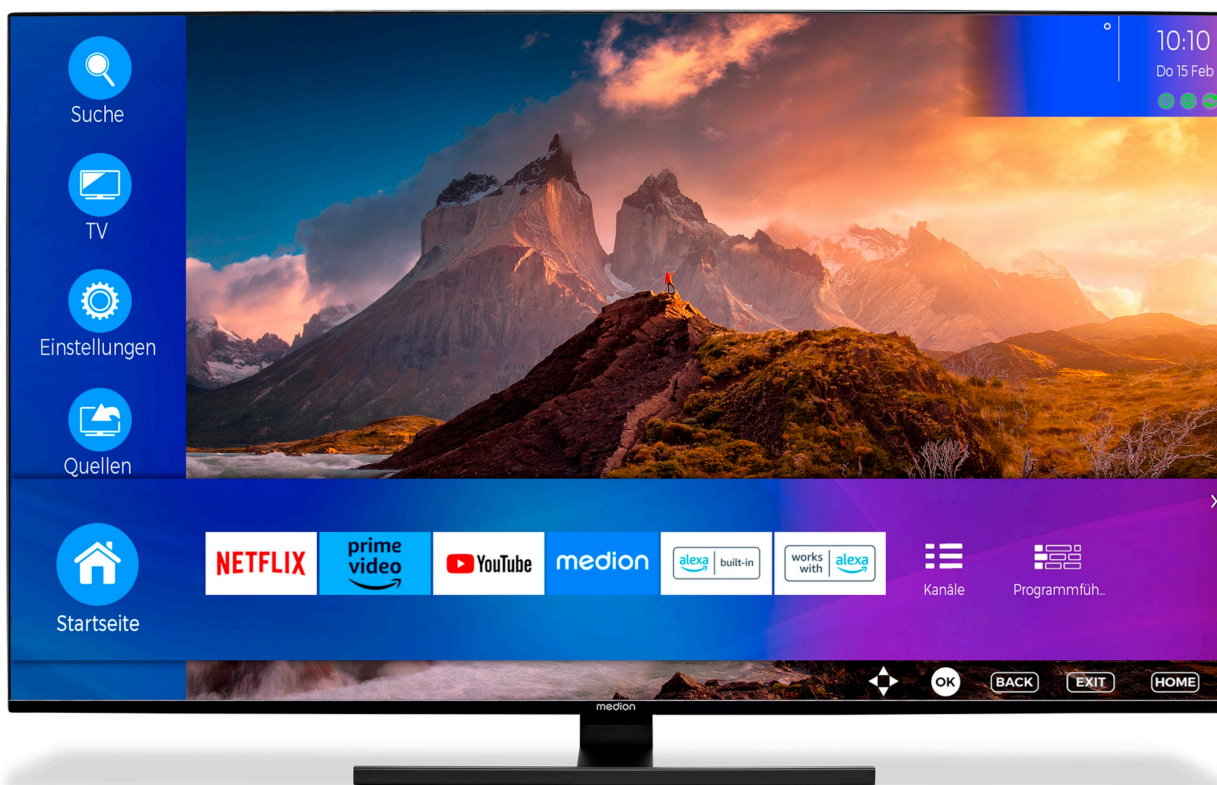

MEDION® LIFE® X16572 (MD 30988) QLED Smart-TV, 163,9 cm (65") Ultra HD Display, HDR, Dolby Vision®, Micro Dimming, MEMC, PVR ready, Netflix, Amazon Prime Video, Disney+, Bluetooth®, DTS Virtual X, DTS HD, Dolby Atmos®, HD Triple Tuner, CI+

medion

Artikelnummer: 30038487

MEDION® LIFE® X16572 (MD 30988) QLED Smart-TV, 163,9 cm (65") Ultra HD Display, HDR, Dolby Vision®, Micro Dimming, MEMC, PVR ready, Netflix, Amazon Prime Video, Disney+, Bluetooth®, DTS Virtual X, DTS HD, Dolby Atmos®, HD Triple Tuner, CI+