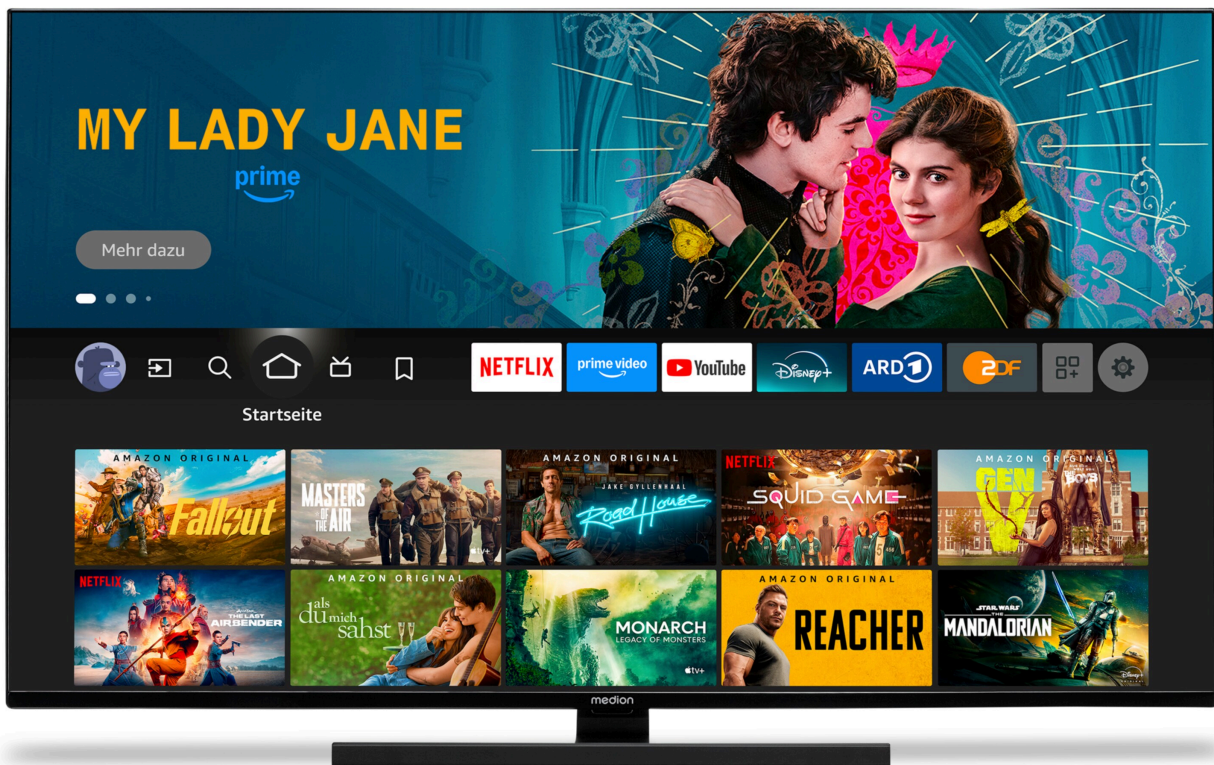

MEDION® LIFE® X14332 (MD 31410) QLED Fire TV, 108 cm
(43") Ultra HD Display, HDR, Dolby Vision®, Micro Dimming,
MEMC, Netflix, Amazon Prime Video, Bluetooth®, DTS HD,
DTS Virtual X, Dolby Atmos®, HD Triple Tuner, CI+

medion

Artikelnummer: 30038419