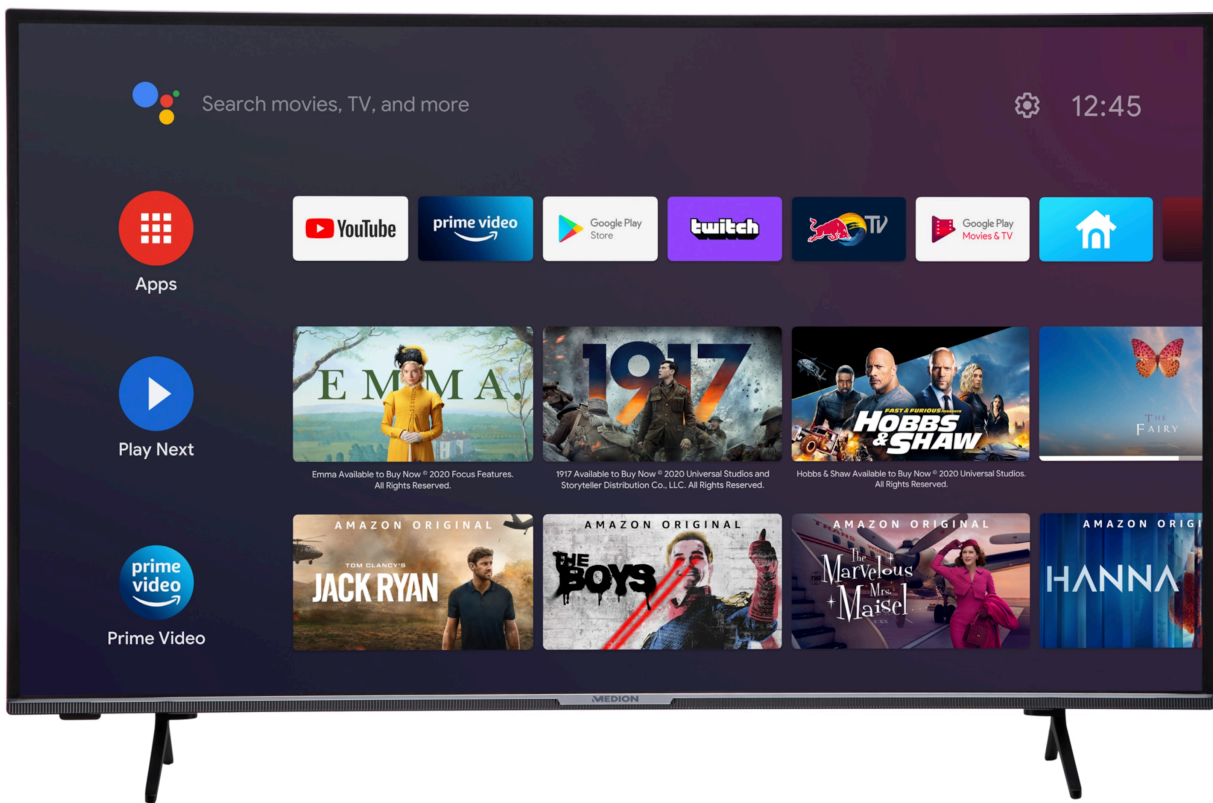

MEDION® LIFE® X15011 Android™ Smart-TV, 125,7 cm (50") Ultra HD Smart-TV, HDR, Micro Dimming, PVR ready, Netflix, Amazon Prime Video, Bluetooth®, HD Triple Tuner, CI+

Artikelnummer: 30032682

Produktdatenblatt

MEDION® LIFE® X15011 Android™ Smart-TV, 125,7 cm (50") Ultra HD Smart-TV, HDR, Micro Dimming, PVR ready, Netflix, Amazon Prime Video, Bluetooth®, HD Triple Tuner, CI+

Artikelnummer: 30032682

MEDION® LIFE® X15011 Android™ Smart-TV, 125,7 cm (50") Ultra HD Smart-TV, HDR, Micro Dimming, PVR ready, Netflix, Amazon Prime Video, Bluetooth®, HD Triple Tuner, CI+