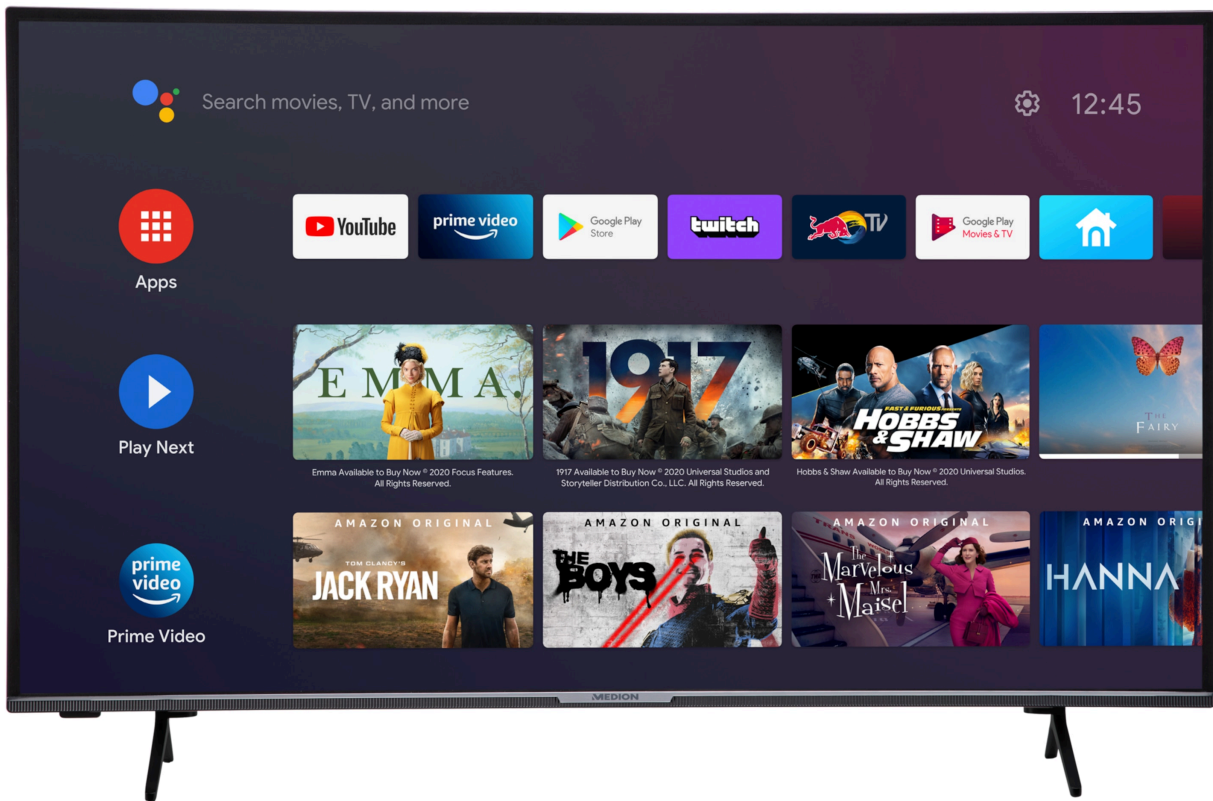

MEDION® LIFE® X15011 Android™ Smart-TV, 125,7 cm (50") Ultra HD Smart-TV, HDR, Micro Dimming, PVR ready, Netflix, Amazon Prime Video, Bluetooth®, HD Triple Tuner, CI+

Artikelnummer: 30032682

Produktdatenblatt

MEDION® LIFE® X15011 Android™ Smart-TV, 125,7 cm (50") Ultra HD Smart-TV, HDR, Micro Dimming, PVR ready, Netflix, Amazon Prime Video, Bluetooth®, HD Triple Tuner, CI+

Artikelnummer: 30032682

MEDION® LIFE® X15011 Android™ Smart-TV, 125,7 cm (50") Ultra HD Smart-TV, HDR, Micro Dimming, PVR ready, Netflix, Amazon Prime Video, Bluetooth®, HD Triple Tuner, CI+