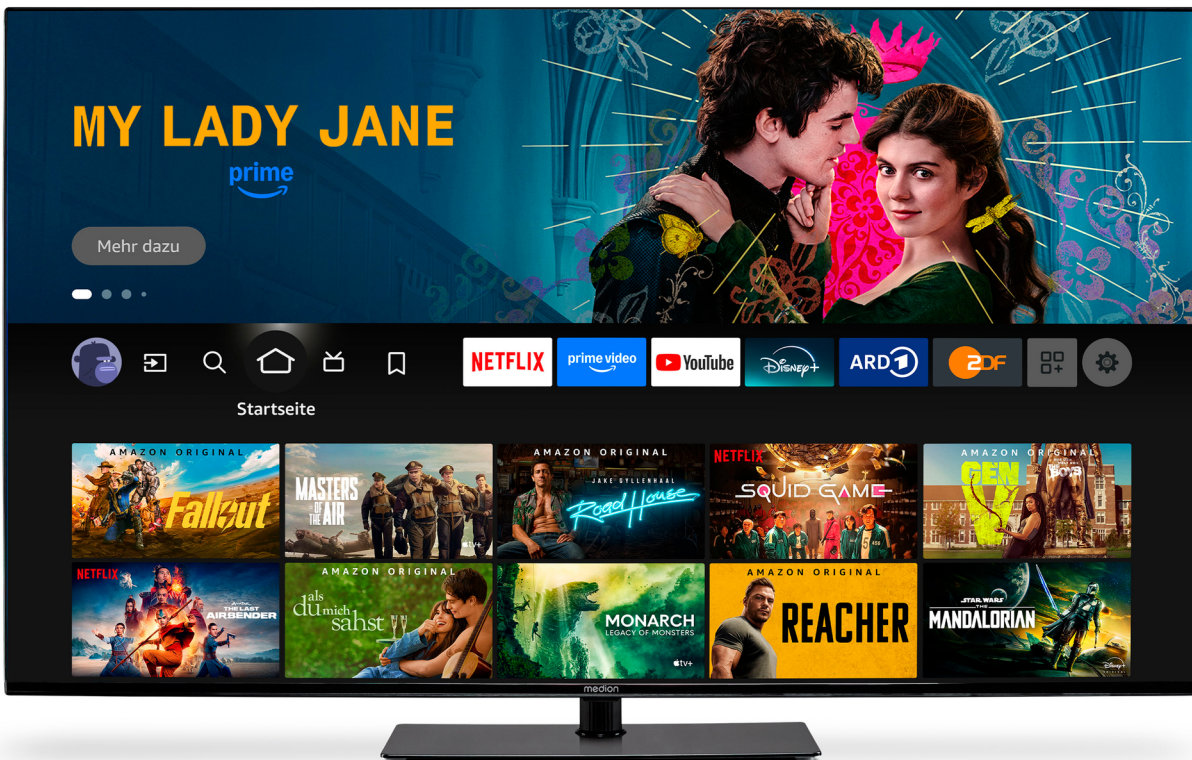

MEDION® LIFE® X15036 (MD 30251) Fire TV, 125,7 cm (50")
Ultra HD Display, HDR, Dolby Vision®, Micro Dimming,
MEMC, Netflix, Amazon Prime Video, Bluetooth®, DTS HD,
DTS Virtual X, Dolby Atmos®, HD Triple Tuner, CI+

medion

Artikelnummer: 30038461